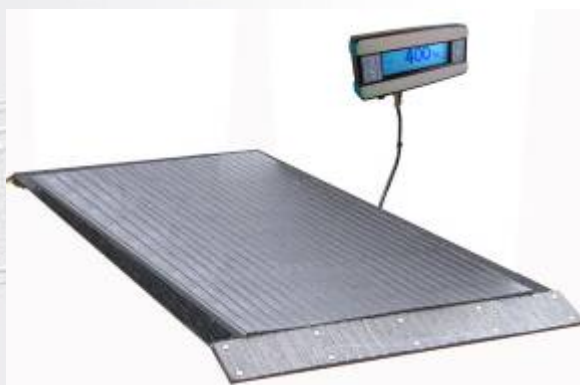

Griffith Elder

Equine Scale

Price List 2022

Standard Equine Weighbridge £ 2,850.00 GBP

- Platform with integral ramps
- Heavy duty rubber mats
- Steel rails with marine plywood sides
- Weight Indicator
- Power Cable (240v/12 volts)

Equine Weighbridge, no sides £ 2,150.00 GBP

- Platform with integral ramps
- Heavy duty rubber mats
- Weight Indicator
- Indicator wall mounting bracket
- Power Cable (240v/12 volts)

Equine Weighbridge in a pit £ 2,720.00 GBP

- Framework to concrete in the ground
- Platform (fits inside frame)
- Heavy duty rubber mat
- Weight Indicator
- Indicator wall mounting bracket
- Power Cable (240v/12 volts)

Options

- Printer £ 580.00 GBP
(For Indoor Use Only)